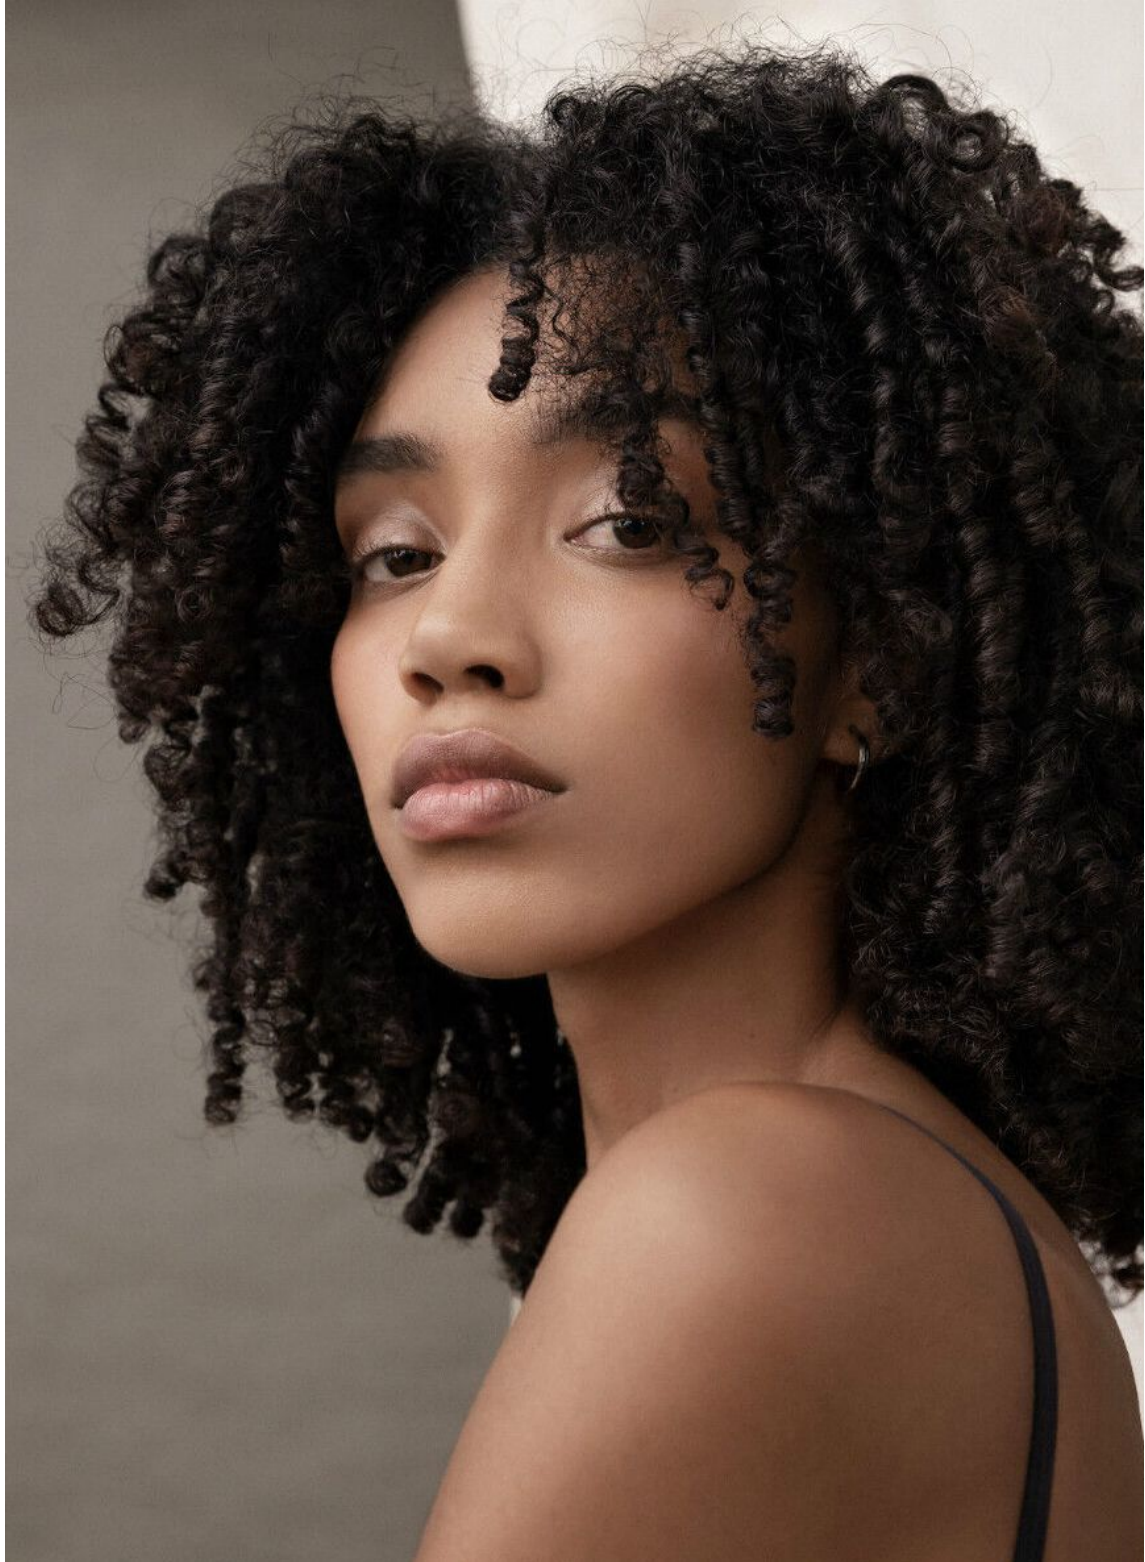

AGHATA LIMA

height 179 cm · bust 80 cm · cup B · waist 60 cm · hips 90 cm · dress 36
shoes size 40.5 · hair brown · eyes brown